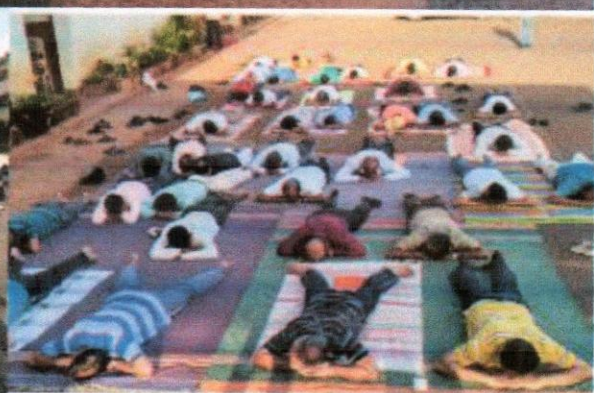

रयत शिक्षण संस्थेचे,

महात्मा फुले महाविद्यालय, पिंपरी, पुणे - १७.

सिनिअर कॉलेज स्टाफ लिस्ट २०१६-१७

योगादिन उपारिचयनी था

अ.नं	सेवकाचे नाव	हुद्दा	सही
१	डॉ. अशोकराव शंकरराव भोईटे	प्राचार्य वॉटनी	
२	प्रा.डॉ. भाग्यश्री आनंदराव पवार	सहयोगी प्राध्यापक केमेस्ट्री	
३	प्रा. मृदुला प्रकाश कर्णी	सहयोगी प्राध्यापक मायक्रो	
४	प्रा. संजीवनी संजय पाटील	सहयोगी प्राध्यापक जुलॉजी	
५	प्रा. सुपमा शशांक खोपकर	सहयोगी प्राध्यापक मायक्रो	
६	प्रा. डॉ. प्रमोद रामचंद्र बोत्रे	सहयोगी प्राध्यापक कॉमर्स	
७	प्रा. बबन गंगाधर सहाणे	सहयोगी प्राध्यापक कॉमर्स	
८	प्रा. सुर्यकांत रावसाहेब शिंदे	सहयोगी प्राध्यापक कॉमर्स	
९	प्रा. अयुब मुन्वर शेख	सहयोगी प्राध्यापक इंग्रजी	
१०	प्रा. डॉ. दिलीप भाऊ दाते	सहयोगी प्राध्यापक केमेस्ट्री	
११	प्रा. डॉ. नंदकिशोर विष्णू पवार	सहयोगी प्राध्यापक भूगोल	
१२	प्रा.डॉ. संभाजी गोपाळा शिंदे	सहयोगी प्राध्यापक अर्थशास्त्र	
१३	प्रा. शहाजी वाजीराव मोरे	सहयोगी प्राध्यापक केमेस्ट्री	
१४	प्रा. तुळशीदास बबनराव आफळे	सहयोगी प्राध्यापक इंग्रजी	
१५	प्रा. उल्हास पोपटराव शहा	सहयोगी प्राध्यापक मानसशास्त्र	
१६	प्रा. रमेश झेंडू रणदिवे	सहयोगी प्राध्यापक राज्यशास्त्र	
१७	प्रा.डॉ.सुजाता अशोकराव भोईटे	सहयोगी प्राध्यापक जुलॉजी	
१८	प्रा. डॉ. बंडोपंत बाबुराव कांबळे	सहयोगी प्राध्यापक कॉमर्स	
१९	प्रा. डॉ. प्रफुल्लता पांडुरंग राजमाने	सहयोगी प्राध्यापक केमेस्ट्री	
२०	प्रा. डॉ. ज्योती हंसराज थोरात	सहयोगी प्राध्यापक केमेस्ट्री	
२१	प्रा. अलका विलास चव्हाण	सहयोगी प्राध्यापक हिंदी	
२२	प्रा. बाबानाहेब भीमराव पवळ	सहयोगी प्राध्यापक मानसशास्त्र	
२३	प्रा. विलास सोपानराव कुमावत	सहयोगी प्राध्यापक वॉटनी	
२४	प्रा. बलभीम कृष्णा वाघमोडे	सहयोगी प्राध्यापक मॅथ्स	
२५	प्रा. डॉ. शुभदा सुरेश लोढे	सहयोगी प्राध्यापक भूगोल	
२६	प्रा. डॉ. बाबानाहेब रावसाहेब शेंडगे	सहयोगी प्राध्यापक मराठी	
२७	प्रा.डॉ. राजेंद्र नामदेव रासकर	सहयोगी प्राध्यापक इतिहास	
२८	प्रा. डॉ. संगिता संजय अहिवळे	सहाय्यक प्राध्यापक मायक्रो	
२९	प्रा.डॉ. कामायनी गजानन सुर्वे	सहयोगी प्राध्यापक हिंदी	
३०	प्रा. डॉ. संजय रमेश मेस्त्री	सहयोगी प्राध्यापक मराठी	
३१	प्रा. दिनकर रावजी मुरकुटे	सहाय्यक प्राध्यापक इतिहास	
३२	प्रा. डॉ. भारती जगन्नाथ यादव	सहाय्यक प्राध्यापक अर्थशास्त्र	
३३	प्रा. डॉ. पांडुरंग किसन लोहटे	शारिरीक शिक्षण संचालक	
३४	प्रा. डॉ. सरफराज हिस्तुदिन मुजावर	सहाय्यक प्राध्यापक पदार्थविज्ञान	
३५	प्रा. अनिकेत सुरेश खत्री	सहाय्यक प्राध्यापक कॉमर्स	
३६	प्रा. उद्धव मनोहर घोडके	सहाय्यक प्राध्यापक अर्थशास्त्र	
३७	Dr. Anand Patil		
३८			
३९