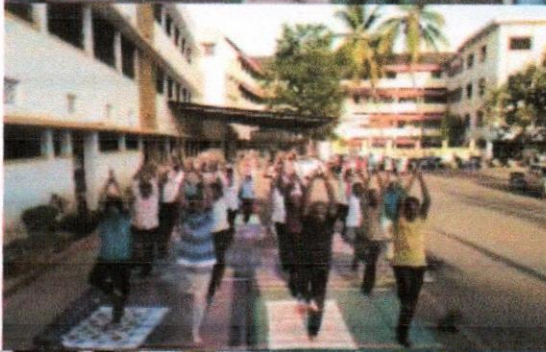

रयत शिक्षण संस्थेचे,

महात्मा फुले महाविद्यालय, पिंपरी, पुणे - १७.

सिनिअर कॉलेज स्टाफ लिस्ट २०१६-१७

योगादिन उपारिचयनी था

अ.नं	सेवकाचे नाव	हुद्दा	सही
१	डॉ. अशोकराव शंकरराव भोईटे	प्राचार्य वॉटनी	
२	प्रा.डॉ. भाग्यश्री आनंदराव पवार	सहयोगी प्राध्यापक केमेस्ट्री	
३	प्रा. मृदुला प्रकाश कर्णी	सहयोगी प्राध्यापक मायक्रो	
४	प्रा. संजीवनी संजय पाटील	सहयोगी प्राध्यापक जुलॉजी	
५	प्रा. सुपमा शशांक खोपकर	सहयोगी प्राध्यापक मायक्रो	
६	प्रा. डॉ. प्रमोद रामचंद्र बोत्रे	सहयोगी प्राध्यापक कॉमर्स	
७	प्रा. बबन गंगाधर सहाणे	सहयोगी प्राध्यापक कॉमर्स	
८	प्रा. सुर्यकांत रावसाहेब शिंदे	सहयोगी प्राध्यापक कॉमर्स	
९	प्रा. अयुब मुन्वर शेख	सहयोगी प्राध्यापक इंग्रजी	
१०	प्रा. डॉ. दिलीप भाऊ दाते	सहयोगी प्राध्यापक केमेस्ट्री	
११	प्रा. डॉ. नंदकिशोर विष्णू पवार	सहयोगी प्राध्यापक भूगोल	
१२	प्रा.डॉ. संभाजी गोपाळा शिंदे	सहयोगी प्राध्यापक अर्थशास्त्र	
१३	प्रा. शहाजी वाजीराव मोरे	सहयोगी प्राध्यापक केमेस्ट्री	
१४	प्रा. तुळशीदास बबनराव आफळे	सहयोगी प्राध्यापक इंग्रजी	
१५	प्रा. उल्हास पोपटराव शहा	सहयोगी प्राध्यापक मानसशास्त्र	
१६	प्रा. रमेश झेंडू रणदिवे	सहयोगी प्राध्यापक राज्यशास्त्र	
१७	प्रा.डॉ.सुजाता अशोकराव भोईटे	सहयोगी प्राध्यापक जुलॉजी	
१८	प्रा. डॉ. बंडोपंत बाबुराव कांबळे	सहयोगी प्राध्यापक कॉमर्स	
१९	प्रा. डॉ. प्रफुल्लता पांडुरंग राजमाने	सहयोगी प्राध्यापक केमेस्ट्री	
२०	प्रा. डॉ. ज्योती हंसराज थोरात	सहयोगी प्राध्यापक केमेस्ट्री	
२१	प्रा. अलका विलास चव्हाण	सहयोगी प्राध्यापक हिंदी	
२२	प्रा. बाबानाहेब भीमराव पवळ	सहयोगी प्राध्यापक मानसशास्त्र	
२३	प्रा. विलास सोपानराव कुमावत	सहयोगी प्राध्यापक वॉटनी	
२४	प्रा. बलभीम कृष्णा वाघमोडे	सहयोगी प्राध्यापक मॅथ्स	
२५	प्रा. डॉ. शुभदा सुरेश लोढे	सहयोगी प्राध्यापक भूगोल	
२६	प्रा. डॉ. बाबानाहेब रावसाहेब शेंडगे	सहयोगी प्राध्यापक मराठी	
२७	प्रा.डॉ. राजेंद्र नामदेव रासकर	सहयोगी प्राध्यापक इतिहास	
२८	प्रा. डॉ. संगिता संजय अहिवळे	सहाय्यक प्राध्यापक मायक्रो	
२९	प्रा.डॉ. कामायनी गजानन सुर्वे	सहयोगी प्राध्यापक हिंदी	
३०	प्रा. डॉ. संजय रमेश मेस्त्री	सहयोगी प्राध्यापक मराठी	
३१	प्रा. दिनकर रावजी मुरकुटे	सहाय्यक प्राध्यापक इतिहास	
३२	प्रा. डॉ. भारती जगन्नाथ यादव	सहाय्यक प्राध्यापक अर्थशास्त्र	
३३	प्रा. डॉ. पांडुरंग किसन लोहटे	शारिरीक शिक्षण संचालक	
३४	प्रा. डॉ. सरफराज हिस्तुदिन मुजावर	सहाय्यक प्राध्यापक पदार्थविज्ञान	
३५	प्रा. अनिकेत सुरेश खत्री	सहाय्यक प्राध्यापक कॉमर्स	
३६	प्रा. उद्धव मनोहर घोडके	सहाय्यक प्राध्यापक अर्थशास्त्र	
३७	Dr. Anand Patil		
३८			
३९