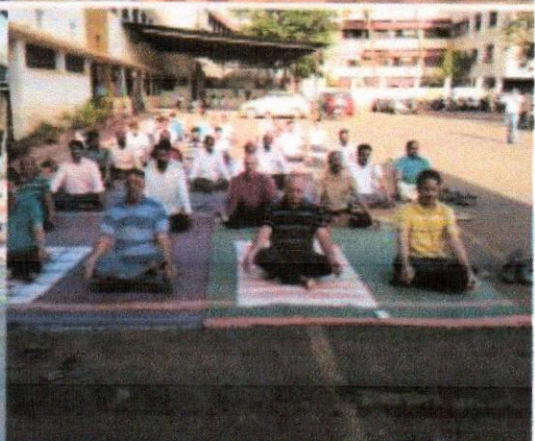

रयत शिक्षण संस्थेचे,

महात्मा फुले महाविद्यालय, पिंपरी, पुणे - १७.

सिनिअर कॉलेज स्टाफ लिस्ट २०१६-१७

योगादिन उपारिचयनी था

अ.नं	सेवकाचे नाव	हुद्दा	सही
१	डॉ. अशोकराव शंकरराव भोईटे	प्राचार्य वॉटनी	
२	प्रा.डॉ. भाग्यश्री आनंदराव पवार	सहयोगी प्राध्यापक केमेस्ट्री	
३	प्रा. मृदुला प्रकाश कर्णी	सहयोगी प्राध्यापक मायक्रो	
४	प्रा. संजीवनी संजय पाटील	सहयोगी प्राध्यापक जुलॉजी	
५	प्रा. सुपमा शशांक खोपकर	सहयोगी प्राध्यापक मायक्रो	
६	प्रा. डॉ. प्रमोद रामचंद्र बोत्रे	सहयोगी प्राध्यापक कॉमर्स	
७	प्रा. बबन गंगाधर सहाणे	सहयोगी प्राध्यापक कॉमर्स	
८	प्रा. सुर्यकांत रावसाहेब शिंदे	सहयोगी प्राध्यापक कॉमर्स	
९	प्रा. अयुब मुन्वर शेख	सहयोगी प्राध्यापक इंग्रजी	
१०	प्रा. डॉ. दिलीप भाऊ दाते	सहयोगी प्राध्यापक केमेस्ट्री	
११	प्रा. डॉ. नंदकिशोर विष्णू पवार	सहयोगी प्राध्यापक भूगोल	
१२	प्रा.डॉ. संभाजी गोपाळा शिंदे	सहयोगी प्राध्यापक अर्थशास्त्र	
१३	प्रा. शहाजी वाजीराव मोरे	सहयोगी प्राध्यापक केमेस्ट्री	
१४	प्रा. तुळशीदास बबनराव आफळे	सहयोगी प्राध्यापक इंग्रजी	
१५	प्रा. उल्हास पोपटराव शहा	सहयोगी प्राध्यापक मानसशास्त्र	
१६	प्रा. रमेश झेंडू रणदिवे	सहयोगी प्राध्यापक राज्यशास्त्र	
१७	प्रा.डॉ.सुजाता अशोकराव भोईटे	सहयोगी प्राध्यापक जुलॉजी	
१८	प्रा. डॉ. बंडोपंत बाबुराव कांबळे	सहयोगी प्राध्यापक कॉमर्स	
१९	प्रा. डॉ. प्रफुल्लता पांडुरंग राजमाने	सहयोगी प्राध्यापक केमेस्ट्री	
२०	प्रा. डॉ. ज्योती हंसराज थोरात	सहयोगी प्राध्यापक केमेस्ट्री	
२१	प्रा. अलका विलास चव्हाण	सहयोगी प्राध्यापक हिंदी	
२२	प्रा. बाबानाहेब भीमराव पवळ	सहयोगी प्राध्यापक मानसशास्त्र	
२३	प्रा. विलास सोपानराव कुमावत	सहयोगी प्राध्यापक वॉटनी	
२४	प्रा. बलभीम कृष्णा वाघमोडे	सहयोगी प्राध्यापक मॅथ्स	
२५	प्रा. डॉ. शुभदा सुरेश लोढे	सहयोगी प्राध्यापक भूगोल	
२६	प्रा. डॉ. बाबानाहेब रावसाहेब शेंडगे	सहयोगी प्राध्यापक मराठी	
२७	प्रा.डॉ. राजेंद्र नामदेव रासकर	सहयोगी प्राध्यापक इतिहास	
२८	प्रा. डॉ. संगिता संजय अहिवळे	सहाय्यक प्राध्यापक मायक्रो	
२९	प्रा.डॉ. कामायनी गजानन सुर्वे	सहयोगी प्राध्यापक हिंदी	
३०	प्रा. डॉ. संजय रमेश मेस्त्री	सहयोगी प्राध्यापक मराठी	
३१	प्रा. दिनकर रावजी मुरकुटे	सहाय्यक प्राध्यापक इतिहास	
३२	प्रा. डॉ. भारती जगन्नाथ यादव	सहाय्यक प्राध्यापक अर्थशास्त्र	
३३	प्रा. डॉ. पांडुरंग किसन लोहटे	शारिरीक शिक्षण संचालक	
३४	प्रा. डॉ. सरफराज हिस्तुदिन मुजावर	सहाय्यक प्राध्यापक पदार्थविज्ञान	
३५	प्रा. अनिकेत सुरेश खत्री	सहाय्यक प्राध्यापक कॉमर्स	
३६	प्रा. उद्धव मनोहर घोडके	सहाय्यक प्राध्यापक अर्थशास्त्र	
३७	Dr. Anand Patil		
३८			
३९